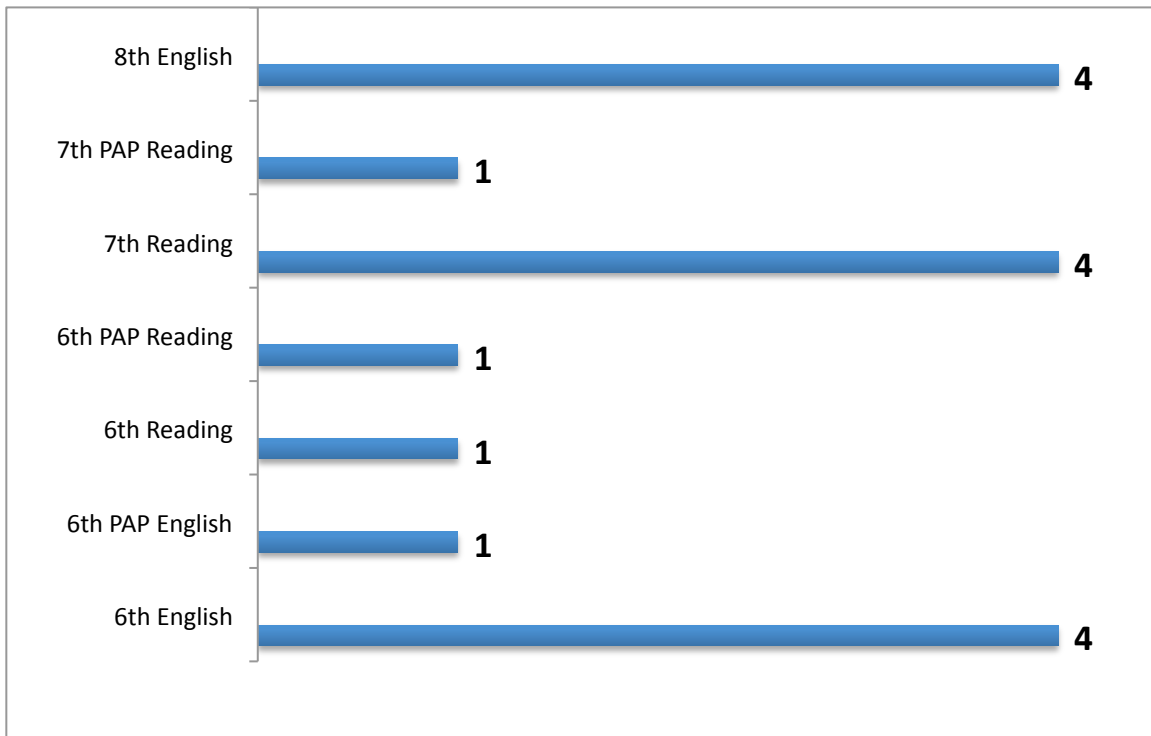

Math Failures By Class

Dashboard Information for SMS- 5th Six weeks 2012-2013

Science Failures by Class

History Failures By Class

Dashboard Information for SMS- 5th Six weeks 2012-2013

Elective Failures By Course