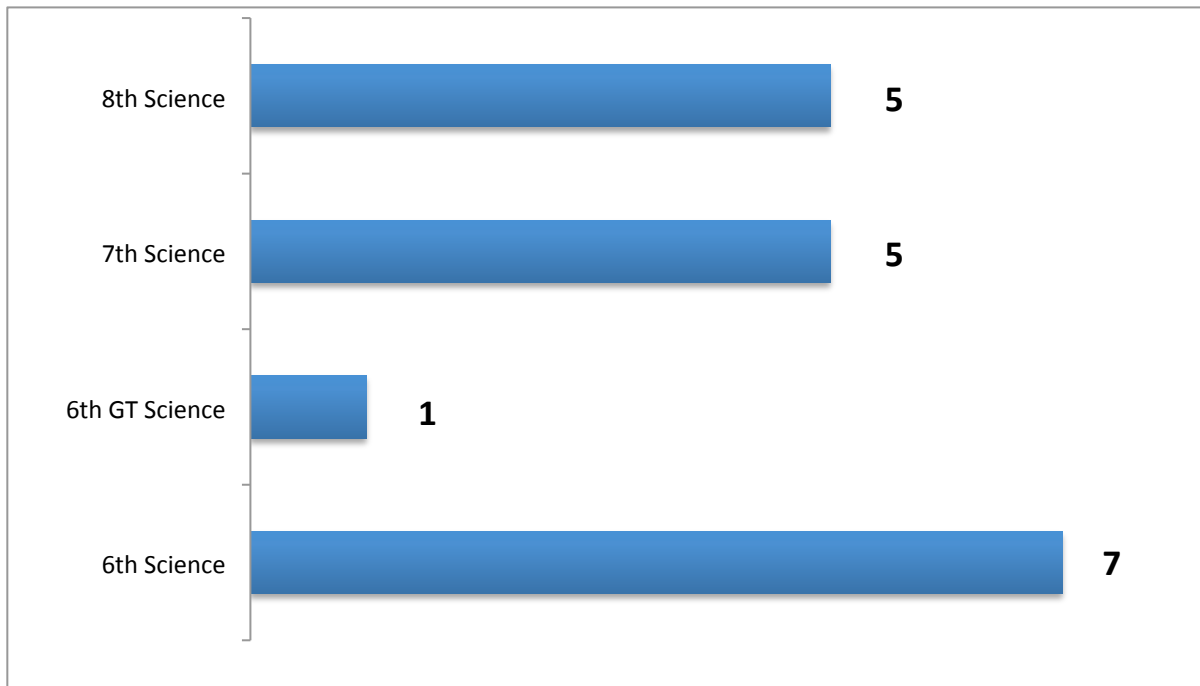

Math Failures By Class

Dashboard Information for SMS- 5th Six weeks 2012-2013

Science Failures by Class

History Failures By Class

Dashboard Information for SMS- 5th Six weeks 2012-2013

Elective Failures By Course