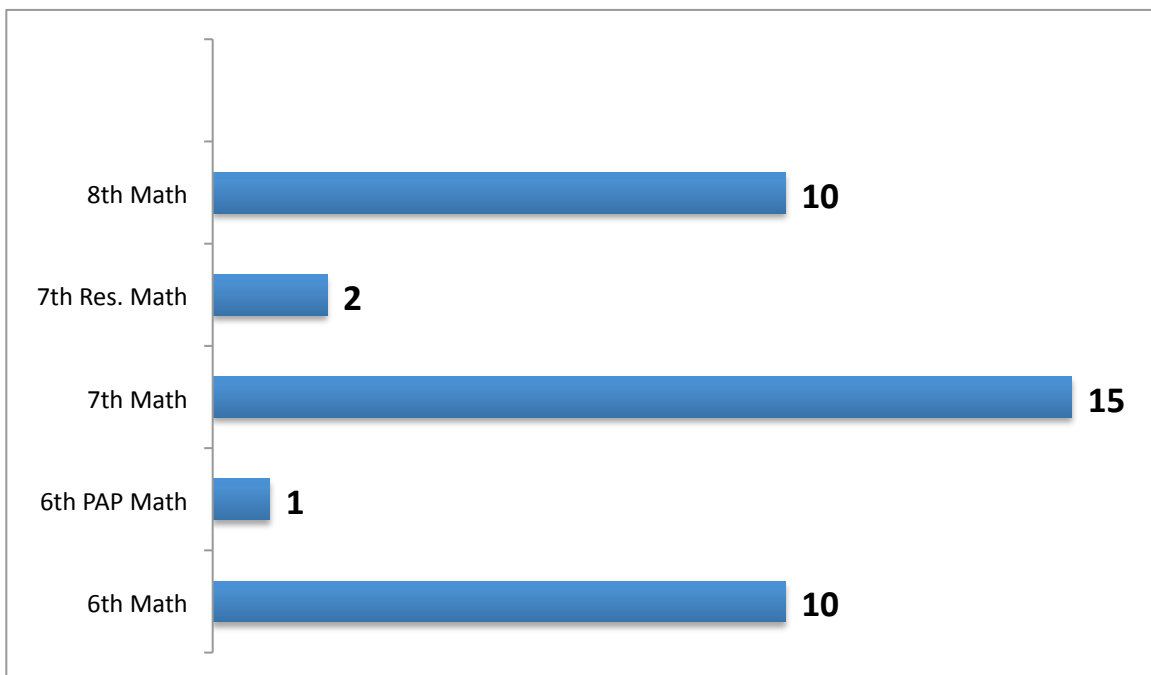

Math Failures By Class

Dashboard Information for SMS- 5th Six weeks 2012-2013

Science Failures by Class

History Failures By Class

Dashboard Information for SMS- 5th Six weeks 2012-2013

Elective Failures By Course